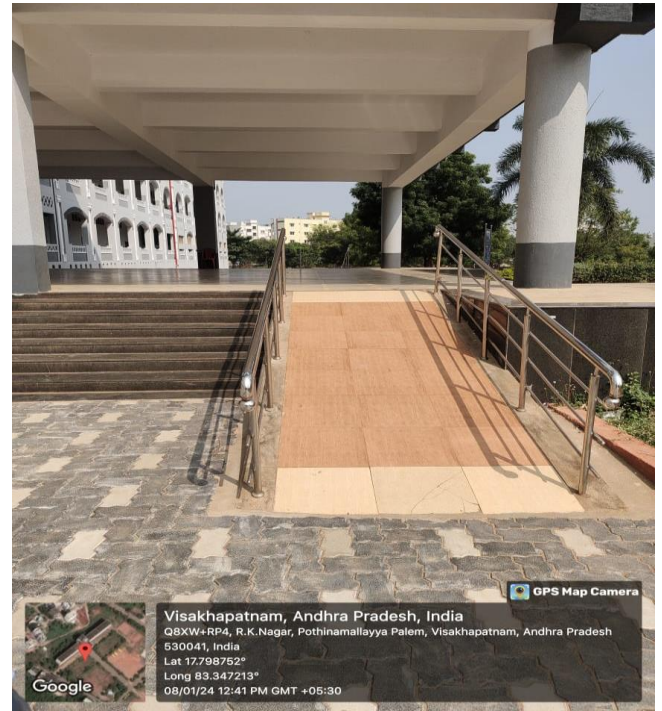

- Lift access provided at each floor level
- Handrail for stairs
- Railing in Passages
- Separate rest room for ladies and gents
- Display of proper boards in each floor
- Properly Designed Staircase
- Easily accessible entrance

Pictures are enclosed and attached for the above mentioned facilities.

PRINCIPAL
Sanketika Vidya Parishad Engineering College
P.M. Palem, Visakhapatnam-41

SANKETIKA VIDYA PARISHAD ENGINEERING COLLEGE

RAMP